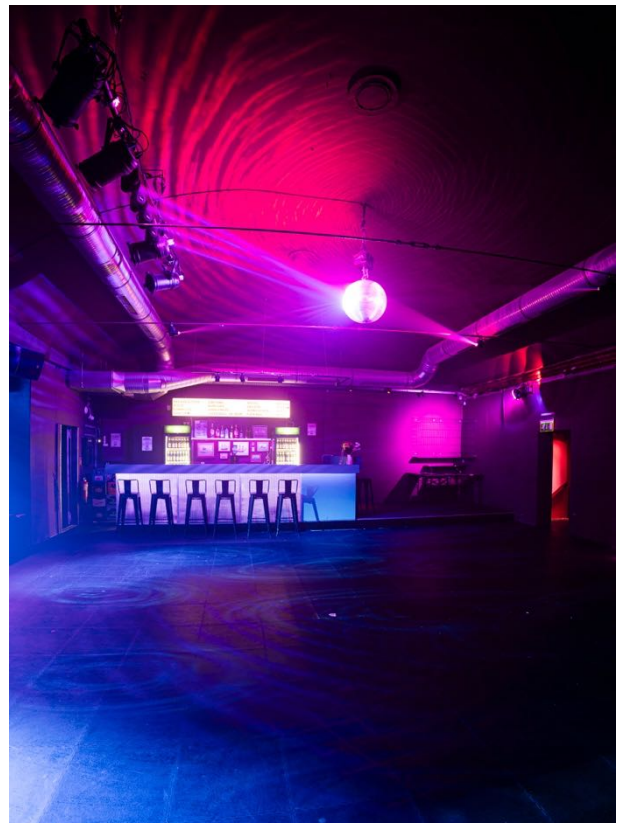

Backstage

Backstage area located at the rear of the venue with a roofed stairway and direct stage access.

The backyard is shared use, without direct access to the clubroom, and therefore remains quiet.

Facilities

Timetable (regular)

Get-In: 3pm / Doors: 7pm / Venue Clear: 11:30 pm

Friday & Saturday: 10:30 / 11 pm end of show, Re-entry Party at 11 pm, Venue clear at 11:30 pm

Backstage Curfew: Midnight

please no early shows.

Haze

HZ 600 ECO Hazer	2	510
------------------	---	-----

VENUE INFO

Hamburger Berg 13 | 20359 Hamburg St. Pauli
booking@betty.hamburg

Photos CLUB (upper floor)

VENUE INFO

Hamburger Berg 13 | 20359 Hamburg St. Pauli
booking@betty.hamburg