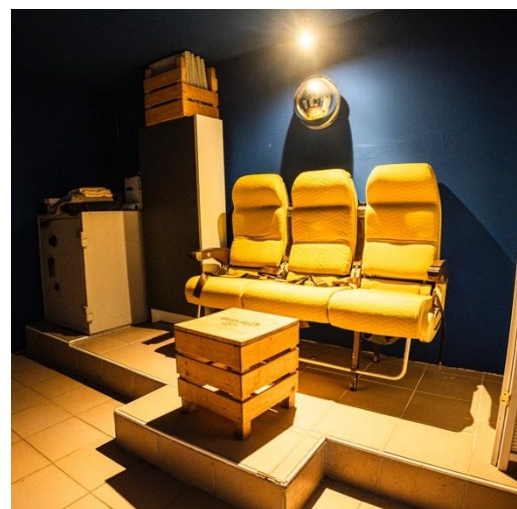

VENUE INFO

Hamburger Berg 13 | 20359 Hamburg St. Pauli
booking@betty.hamburg

Timetable (regular)

Get-In: 3pm / Doors: 7pm / Venue Clear: 11:30 pm

Friday & Saturday: 10:30 / 11 pm end of show, Re-entry Party at 11 pm, Venue clear at 11:30 pm

Backstage Curfew: Midnight

please no early shows.

Pyro

Not allowed

Regulations

All events must comply with German industry regulations for noise (TA Lärm, workplace noise protection, DIN 15905 Part 5). These regulations limit the maximum sound level at public events to 98 dB(A).

Note: This is a legal requirement and not subject to negotiation.

Code of Conduct

BETTY is a safe and inclusive space. We do not tolerate discriminatory, abusive, or disrespectful behavior of any kind.

This includes:

- **racist, sexist, queerphobic, or antisemitic remarks**
- **physical or verbal harassment**
- **sexualized violence**
- **any form of inhumane behavior**

Anyone who violates these principles will be asked to leave immediately.

(Photos - Backstage)