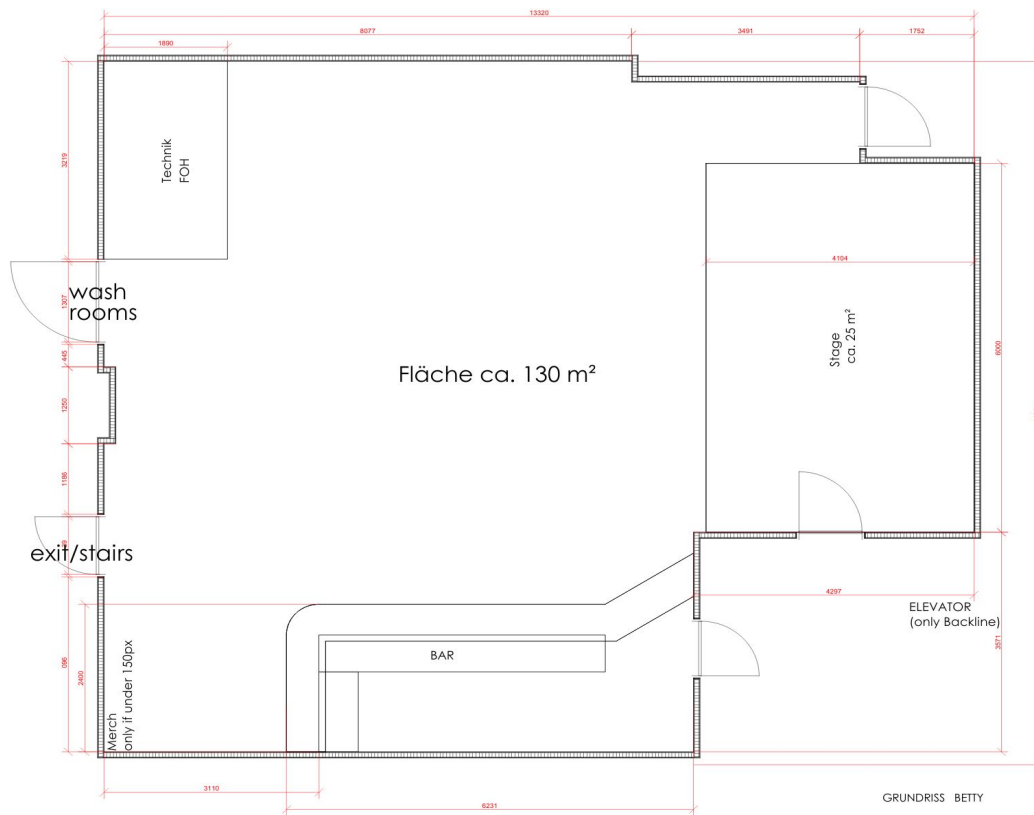

VENUE INFO

Hamburger Berg 13 | 20359 Hamburg St. Pauli
booking@betty.hamburg

GRUNDRISS (OBEN / CLUB)