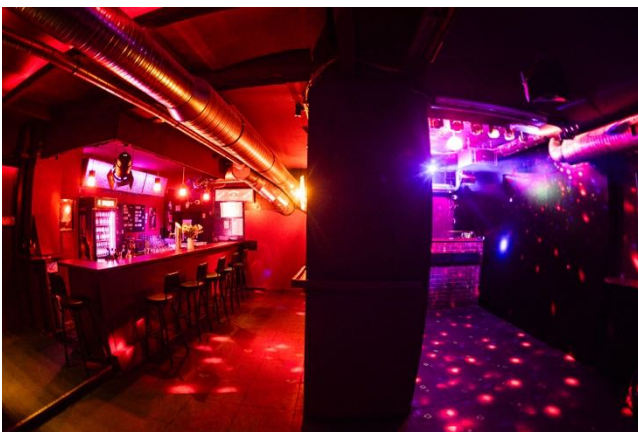

There is also a small bar on the first floor which will also be used for live music in the future. Our Concert Venue is in the upper Floor.

*BAR – UNTEN (Erdgeschoss, 1st Floor)
DJ, Cap: 60-80*

*CLUB – OBEN (1. Stock, upper Floor)
Live Music & DJ, Cap. 270*